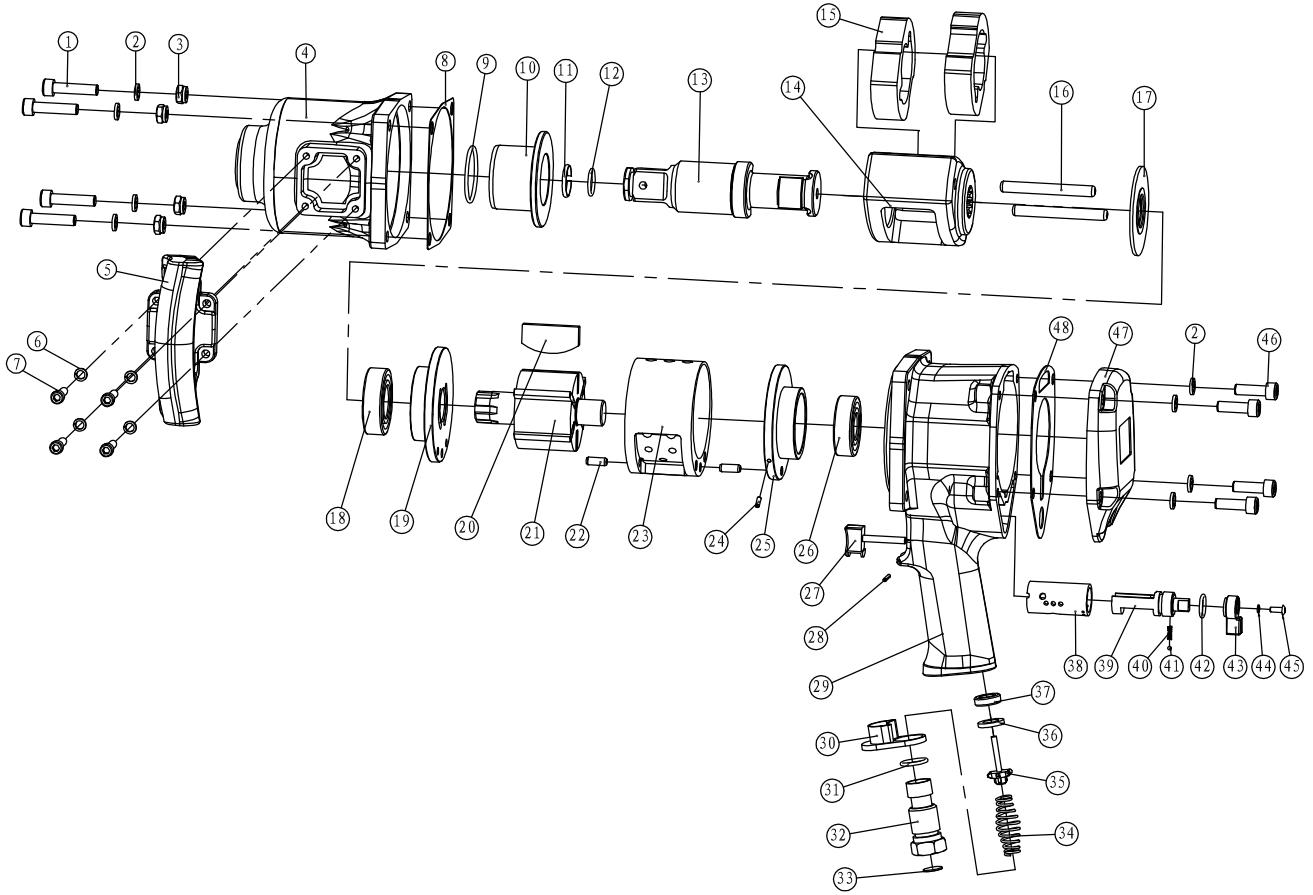

AT-4000 **GAV** HAVALI SOMUN SÖKME

NO.	PARÇA ADI	ADET	NO.	PARÇA ADI	ADET
1	hex screw	4	25	rear end plate	1
2	gasket	8	26	bearing	1
3	nut	4	27	trigger	1
4	hammer case	1	28	pin	1
5	handle	1	29	handle	1
6	gasket	4	30	plastic cover	1
7	hex screw	4	31	O ring	1
8	gasket	1	32	air inlet	1
9	O ring	1	33	air inlet screen	1
10	anvil bushing	1	34	inlet spring	1
11	circlip	1	35	inlet valve	1
12	O ring	1	36	rubber gasket	1
13	anvil	1	37	inlet gasket	1
14	hammer cage	1	38	throttle bushing	1
15	hammer	2	39	throttle core	1
16	hammer pin	2	40	spring	1
17	gasket	1	41	steel ball	1
18	bearing	1	42	O ring	1
19	front end plate	1	43	timing button	1
20	vane	6	44	gasket	1
21	rotor	1	45	screw	1
22	pin	2	46	hex screw	4
23	cylinder	1	47	back cover	1
24	pin	1	48	gasket	1